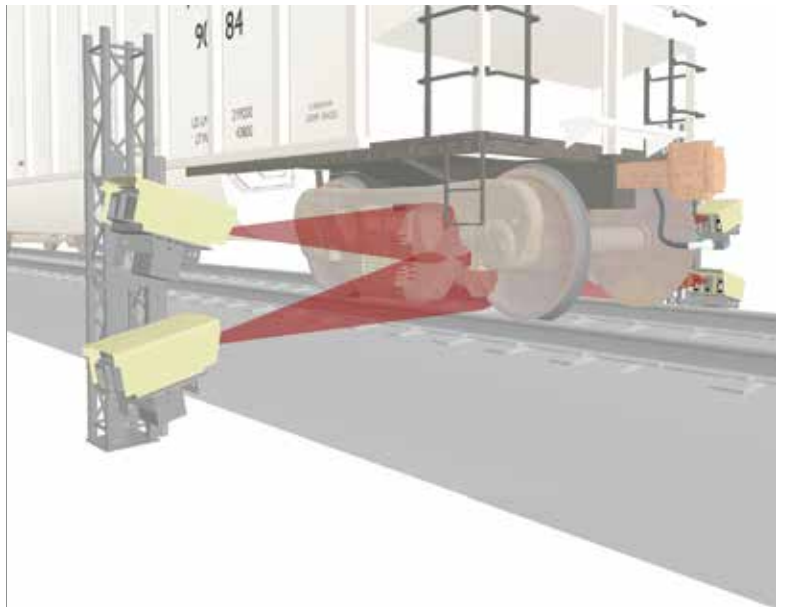

## BrakeView™ (Shoe)

### Automatic Wayside Brake Shoe (*Block*) Inspection System

BrakeView-Shoe is a wayside brake shoe (Block) measurement system designed to inspect brake shoes at track speeds. This system is vision-based and uses a multi-camera high speed imaging unit to take multiple images of every brake shoe for inspection and measurement.

BrakeView enclosures are installed on two short towers, one on each side of the track, mounted on two concrete or steel footings. Cameras and illumination systems are installed in a safe distance from the center of the track. Since each brake shoe is viewed by two cameras, a complete and reliable assessment of the brake shoe condition is provided. Brake shoes are viewed from top and bottom perspectives. Acquired images are processed by a set of sophisticated image processing algorithms.

The imaging system and processing algorithms are designed to be insensitive to ambient light conditions and can operate in both day and night time conditions.

Brake shoe data is integrated into Beena Vision's WISE data management system with possible web-based data access, including images. This data can be used in ECP train monitoring where brake shoe and wheel profile data are both needed.